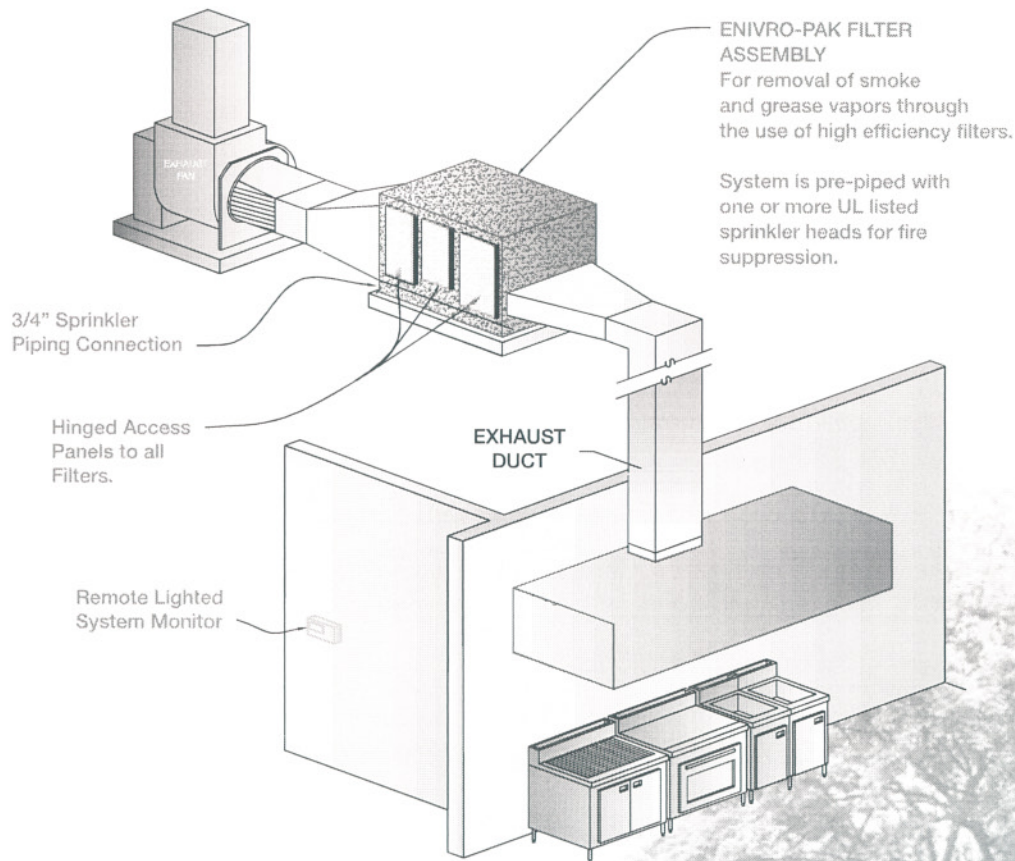

# ENVIRO-PAK FILTER ASSEMBLY

The Enviro-Pak Filter Assembly (EPFA) is a 16 gauge powder coated all welded steel enclosure fitted with top, bottom, and end channels for holding in place pre-filters and high efficiency filters used for removing particulate matter and grease vapors from kitchen exhaust air.

Cooking emissions can become a neighborhood nuisance if not properly controlled. Visible smoke & odor may alert authorities to possible compliance problems.

An **ENVIRO-PAK FILTER ASSEMBLY** removes these concerns and **CREATES CLEAN AIR!**

Designed especially for light duty commercial kitchens, the **ENVIRO-PAK FILTER ASSEMBLY** can be located at any point, indoor or outdoor, between the kitchen hood and the point of discharge of the exhaust air into the atmosphere.